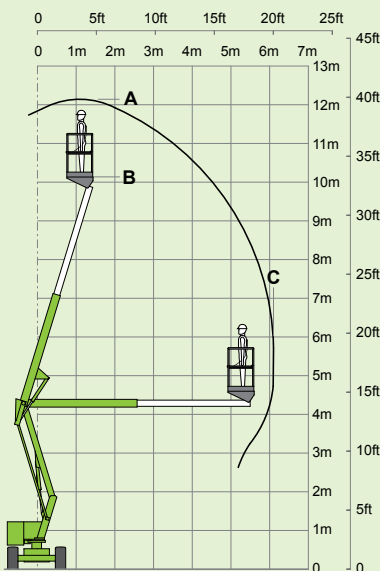

niftylift

HR12 4x4

(A) 12.2m
40ft

(B) 10.2m
33ft 6in

(C) 6.1m
20ft

200kg
440lbs

1.1m x 0.65m
3ft 7in x 2ft 2in

(D) 1.95m
6ft 5in

(F) 1.6m
5ft 3in

(J) 4.1m
13ft 5in

3.7km/h
2.2mph

3.4m
11ft 2in

30%
17°

3330kg
7350lbs

niftylift.com.au

NIFTYLIFT PTY
11 Kennington Drive,
Tomago,
NSW 2322,
Australia
www.niftylift.com.au
e-mail: jking@niftylift.com.au
Tel.: +61 (0) 2 4964 9765
Fax.: +61 (0) 2 4964 9714