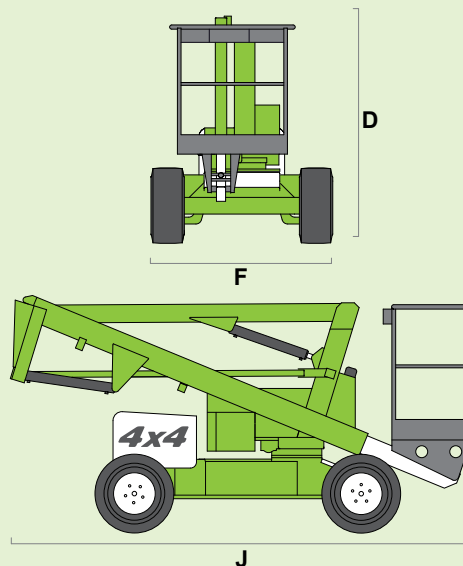

niftylift

HR12 4x4

(A) 12.2m
40ft

(B) 10.2m
33ft 6in

(C) 6.1m
20ft

200kg
440lbs

1.1m x 0.65m
3ft 7in x 2ft 2in

(D) 1.95m
6ft 5in

(F) 1.6m
5ft 3in

(J) 4.1m
13ft 5in

3.7km/h
2.2mph

3.4m
11ft 2in

30%
17°

3330kg
7350lbs

niftylift.com.au

NIFTYLIFT PTY
11 Kennington Drive,
Tomago,
NSW 2322,
Australia
www.niftylift.com.au
e-mail: jking@niftylift.com.au
Tel.: +61 (0) 2 4964 9765
Fax.: +61 (0) 2 4964 9714